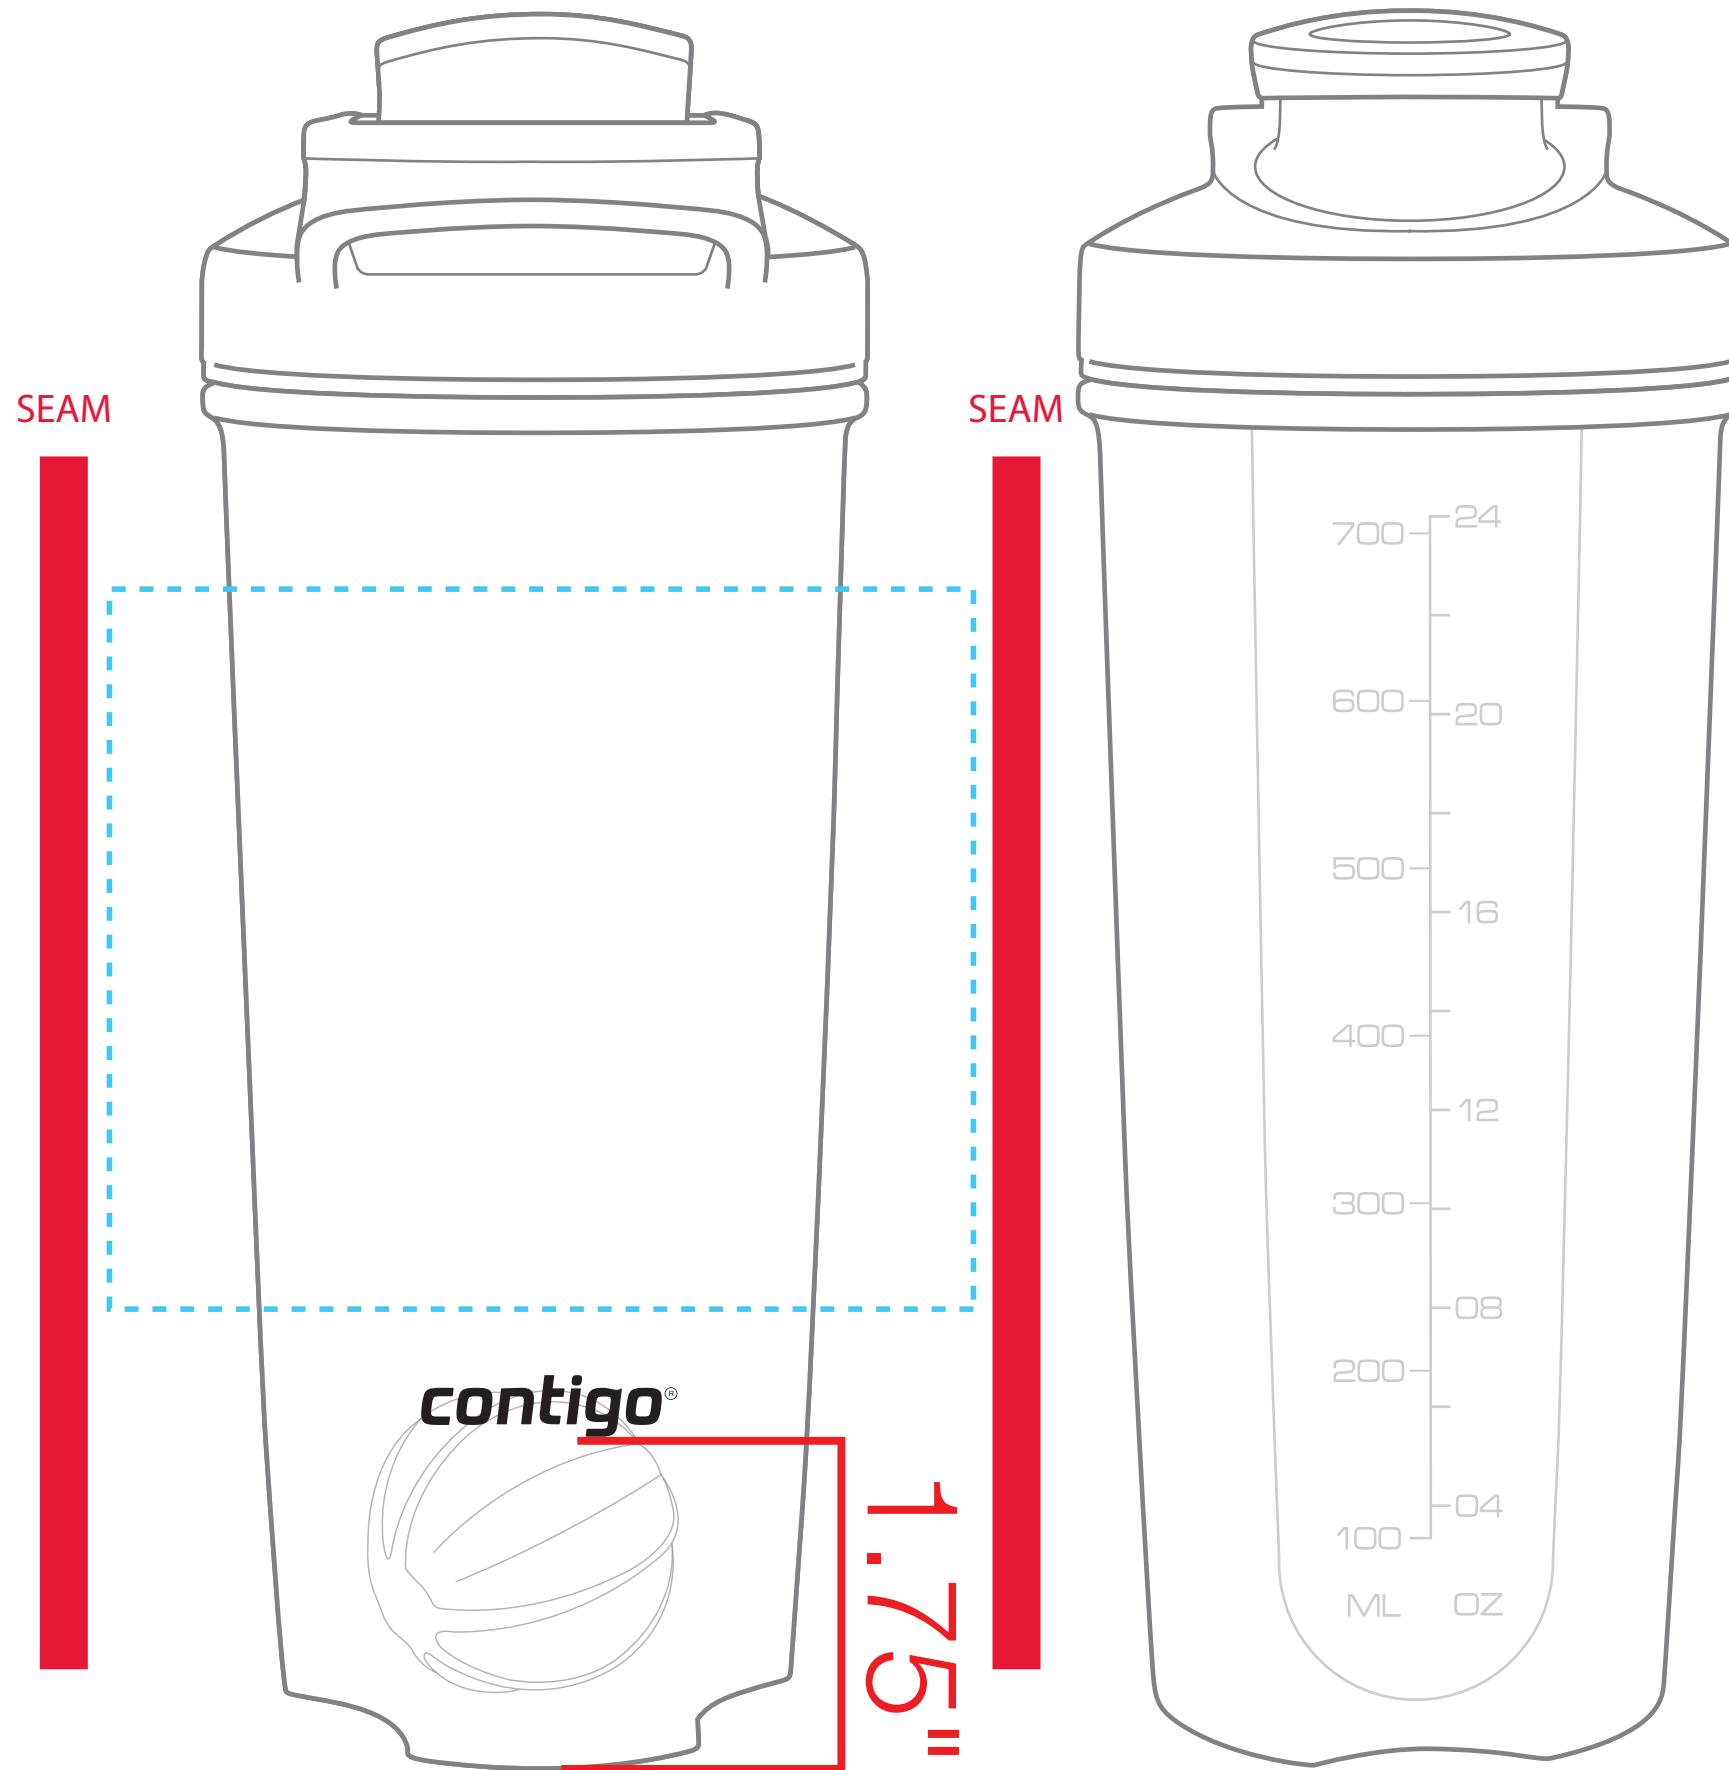

****CIRCLES/SQUARES WILL WARP ON TAPERED ITEM****
CONTIGO LOGO PRINTS 1.75" FROM BOTTOM
CONTIGO LOGOS WILL BE PRINTED A COLOR FROM WITHIN ARTWORK

IMPRINT ON FRONT ONLY

contigo shake & go
AVAILABLE BOTTLE IMPRINT AREA [DASHED BLUE LINE]= 3.75" h x 3"w x 4.25" wrap